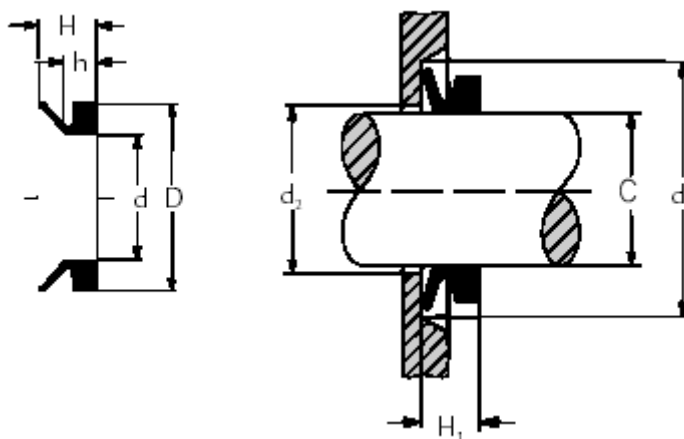

Article number: 17950014

Description: KLEE V-ring VA 50-14 NBR 60

Measures

$C = 13,5-15,5$

$d = 12,5$

$D = 18,5$

$d1 = C+9$

$d2 = C+2$

$h = 3,4$

$H = 5,5$

$H1 = 4,5 \pm 0,6$